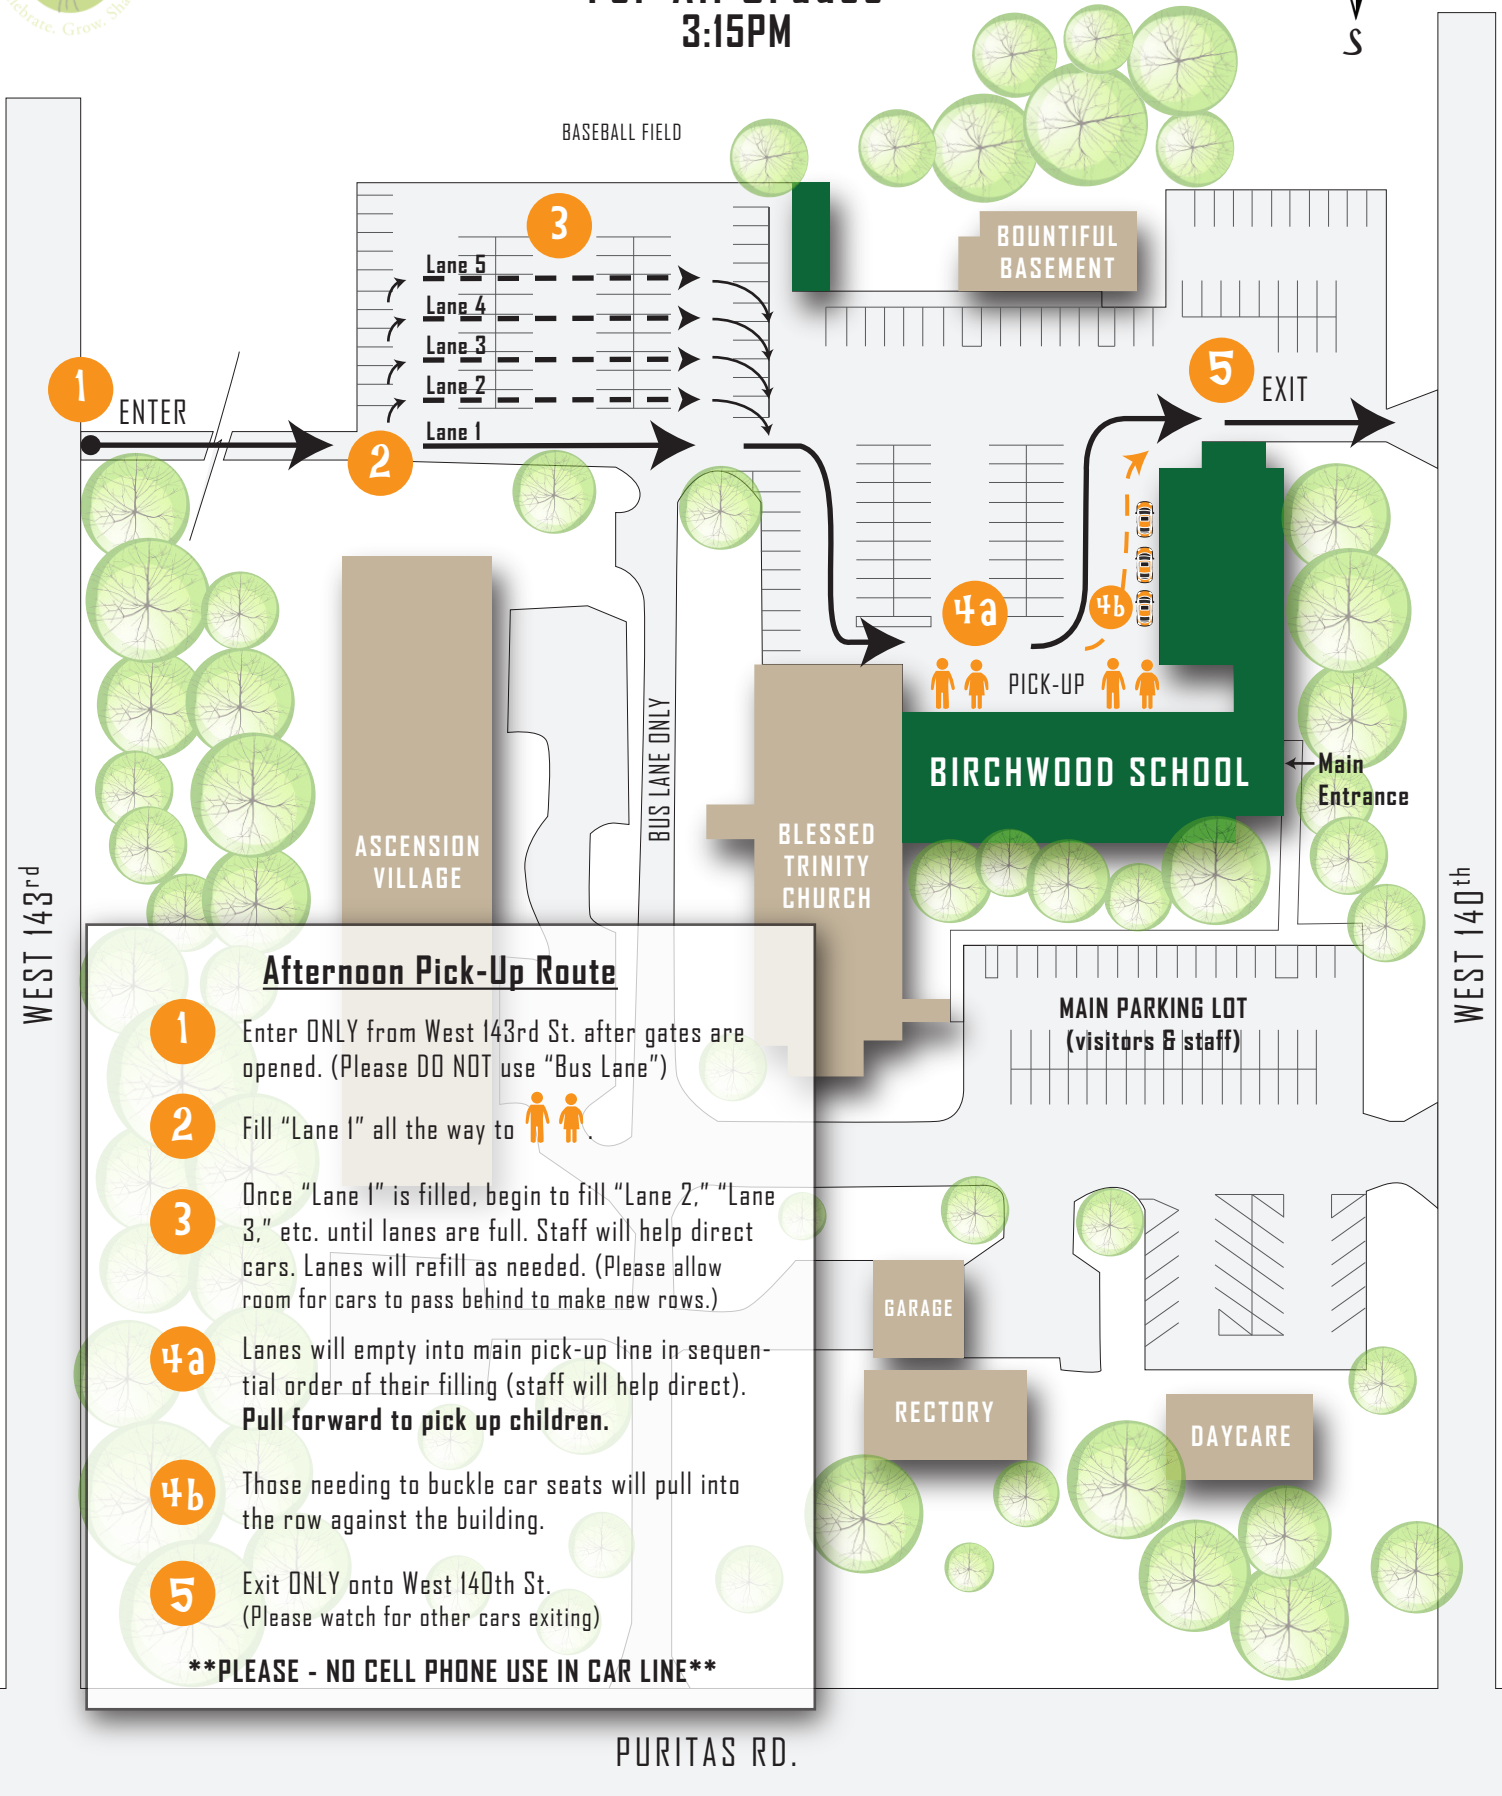

# BIRCHWOOD SCHOOL

## Afternoon Pick-Up Map

### Afternoon Pick-Up Route

- 1** Enter ONLY from West 143rd St. after gates are opened. (Please DO NOT use "Bus Lane")
- 2** Fill "Lane 1" all the way to 
- 3** Once "Lane 1" is filled, begin to fill "Lane 2," "Lane 3," etc. until lanes are full. Staff will help direct cars. Lanes will refill as needed. (Please allow room for cars to pass behind to make new rows.)
- 4a** Lanes will empty into main pick-up line in sequential order of their filling (staff will help direct). **Pull forward to pick up children.**
- 4b** Those needing to buckle car seats will pull into the row against the building.
- 5** Exit ONLY onto West 140th St. (Please watch for other cars exiting)

**\*\*PLEASE - NO CELL PHONE USE IN CAR LINE\*\***

PURITAS RD.