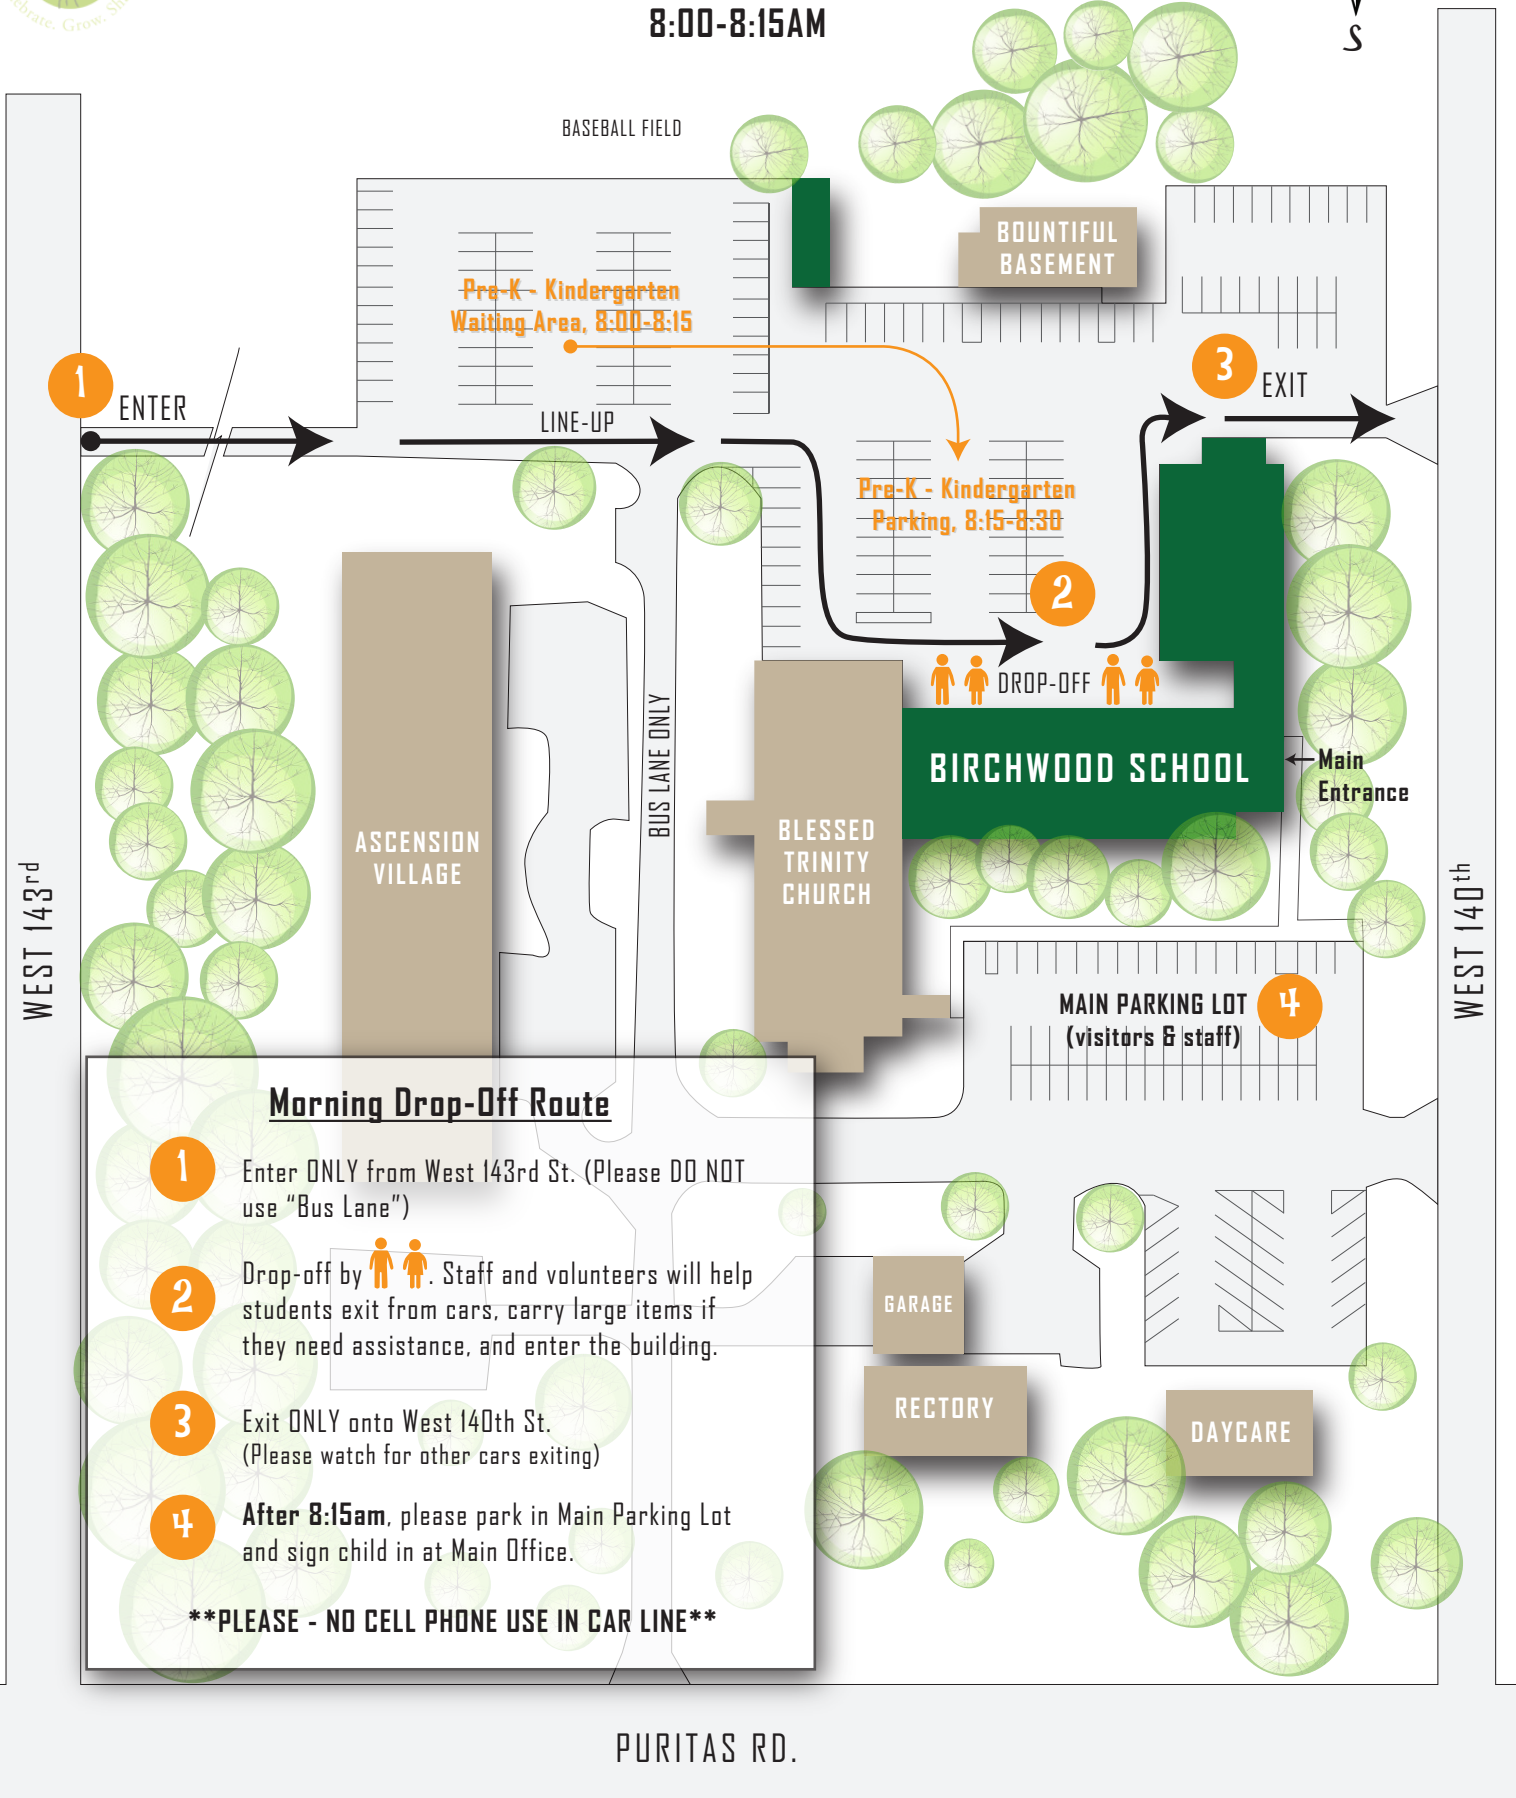

Year
2014-2015

BIRCHWOOD SCHOOL

Morning Drop-Off Map

For 1st - 8th Grade

8:00-8:15AM

Morning Drop-Off Route

- 1** Enter ONLY from West 143rd St. (Please DO NOT use "Bus Lane")
- 2** Drop-off by . Staff and volunteers will help students exit from cars, carry large items if they need assistance, and enter the building.
- 3** Exit ONLY onto West 140th St. (Please watch for other cars exiting)
- 4** After 8:15am, please park in Main Parking Lot and sign child in at Main Office.

****PLEASE - NO CELL PHONE USE IN CAR LINE****