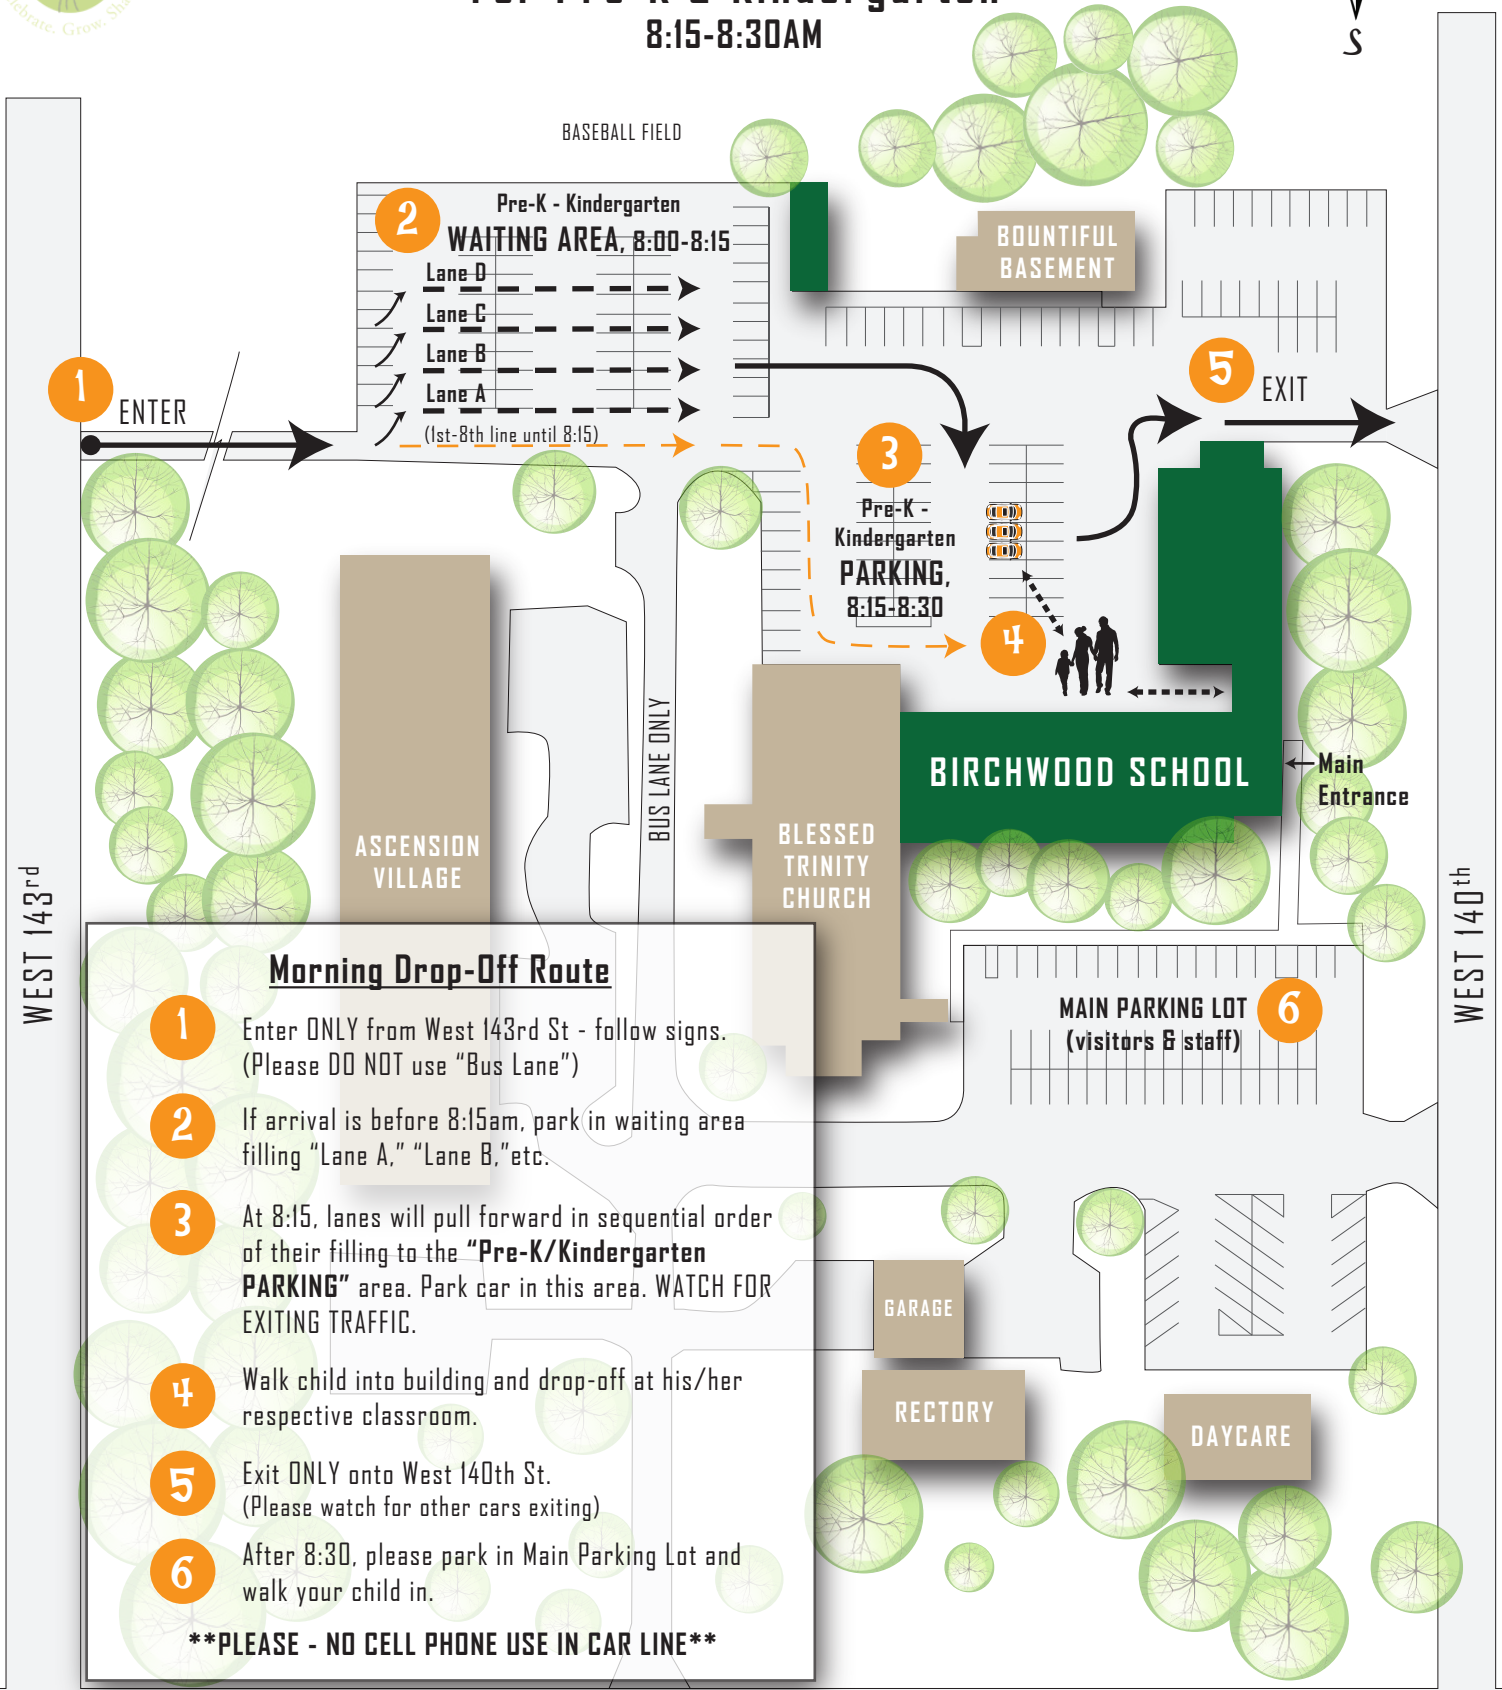

# BIRCHWOOD SCHOOL

## Morning Drop-Off Map

### Morning Drop-Off Route

- 1 Enter ONLY from West 143rd St - follow signs. (Please DO NOT use "Bus Lane")
- 2 If arrival is before 8:15am, park in waiting area filling "Lane A," "Lane B," etc.
- 3 At 8:15, lanes will pull forward in sequential order of their filling to the "Pre-K/Kindergarten PARKING" area. Park car in this area. WATCH FOR EXITING TRAFFIC.
- 4 Walk child into building and drop-off at his/her respective classroom.
- 5 Exit ONLY onto West 140th St. (Please watch for other cars exiting)
- 6 After 8:30, please park in Main Parking Lot and walk your child in.

**\*\*PLEASE - NO CELL PHONE USE IN CAR LINE\*\***

PURITAS RD.